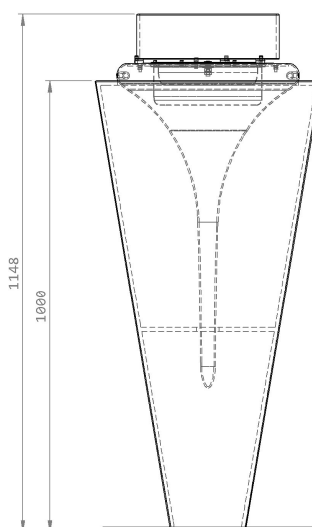

GlammFire

Flut

GlammFire

Recuperadores Pachinha Lda.
Zona Industrial da Lagoa, Lote G1
4950 - 850 CORTES - MONÇÃO
PORTUGAL

Tel(+351) 251 654 800
Fax(+351) 251 654 801
info@glammfire.com
www.glammfire.com

glamm®
fire

PT02709-B