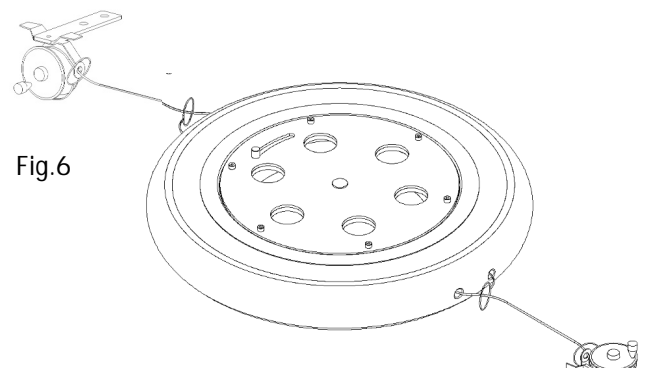

Button to regulate the power

Unroll the two rear hub and then fix in the both sides of the pool in the axis chosen (Roll/Unroll the Button power.)

Then fixing the systems on floor (according the most suitable material);

1. In the grass you must stick;
   - In ground like woods or concrete you must use the screws provided;
2. Put the fireplace in the pool and rewind the rear hubs to immobilize the fireplace in the middle of the pool. This adjustment also is used to fill the fireplace.

GlammFire

Recuperadores Pachinha Lda.
Zona Industrial da Lagoa, Lote G1
4950 - 850 CORTES - MONÇÃO
PORTUGAL

Tel(+351) 251 654 800
Fax(+351) 251 654 801
info@glammfire.com
www.glammfire.com

glamm®
fire