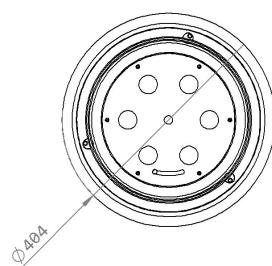

GlammFire

Flut

GlammFire

Recuperadores Pachinha Lda.
Zona Industrial da Lagoa, Lote G1
4950 - 850 CORTES - MONÇÃO
PORTUGAL

Tel(+351) 251 654 800
Fax(+351) 251 654 801
info@glammfire.com
www.glammfire.com

glamm®
fire

PT02709-B