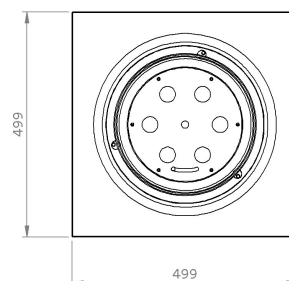

GlammFire

Flut

GlammFire

Recuperadores Pachinha Lda.
Zona Industrial da Lagoa, Lote G1
4950 - 850 CORTES - MONÇÃO
PORTUGAL

Tel(+351) 251 654 800
Fax(+351) 251 654 801
info@glammfire.com
www.glammfire.com

glamm®
fire

PT02709-B