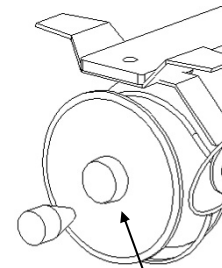

glamm[®]
fire

Fireplace with mechanical burner in accordance with German Norm DIN 4734

GlammFire

Flut

ACCESSORY II: Swimming pools system

Install the burner in the floating fireplace (Fig.2)

Then using this type of node to connect the two rear hubs (Fig.3)

System for setting in grass (Fig.4)

System for setting in rough ground (Fig.5)

Button to regulate the power

Unroll the two rear hub and then fix in the both sides of the pool in the axis chosen (Roll/Unroll the Button power.)