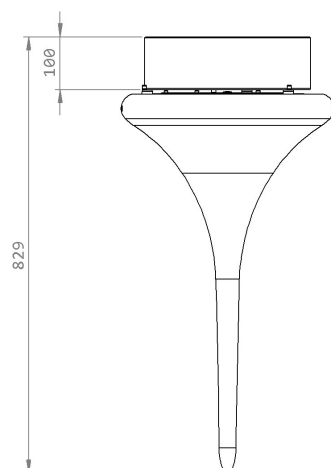

GlammFire

Flut

GlammFire

Recuperadores Pachinha Lda.
Zona Industrial da Lagoa, Lote G1
4950 - 850 CORTES - MONÇÃO
PORTUGAL

Tel(+351) 251 654 800
Fax(+351) 251 654 801
info@glammfire.com
www.glammfire.com

glamm®
fire

PT02709-B