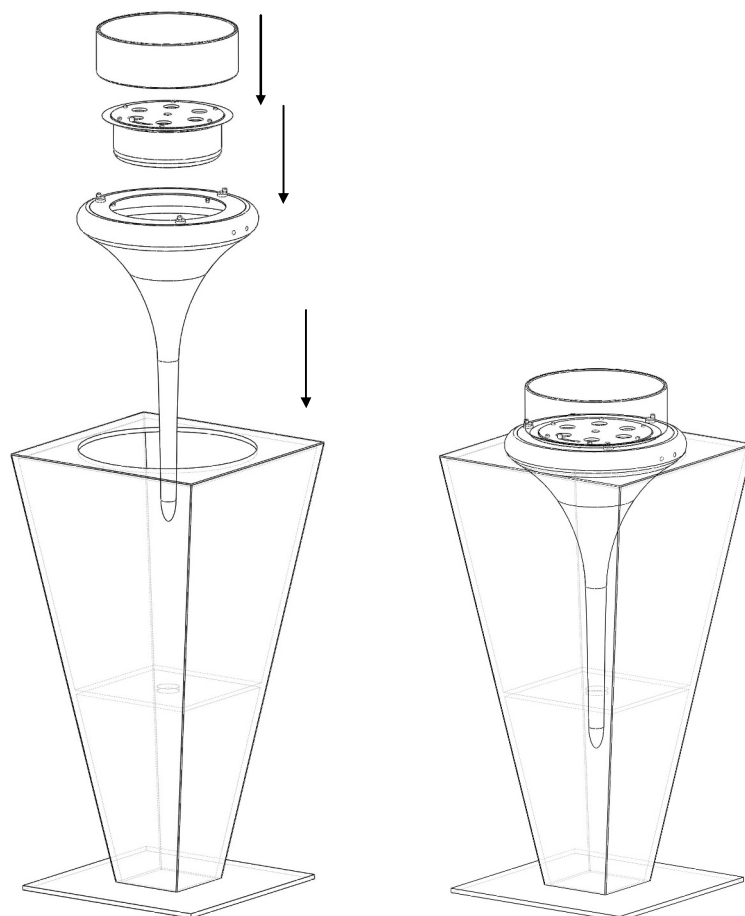

GlammFire

Recuperadores Pachinha Lda.
Zona Industrial da Lagoa, Lote G1
4950 - 850 CORTES - MONÇÃO
PORTUGAL

Tel(+351) 251 654 800
Fax(+351) 251 654 801
info@glammfire.com
www.glammfire.com

glamm®
fire