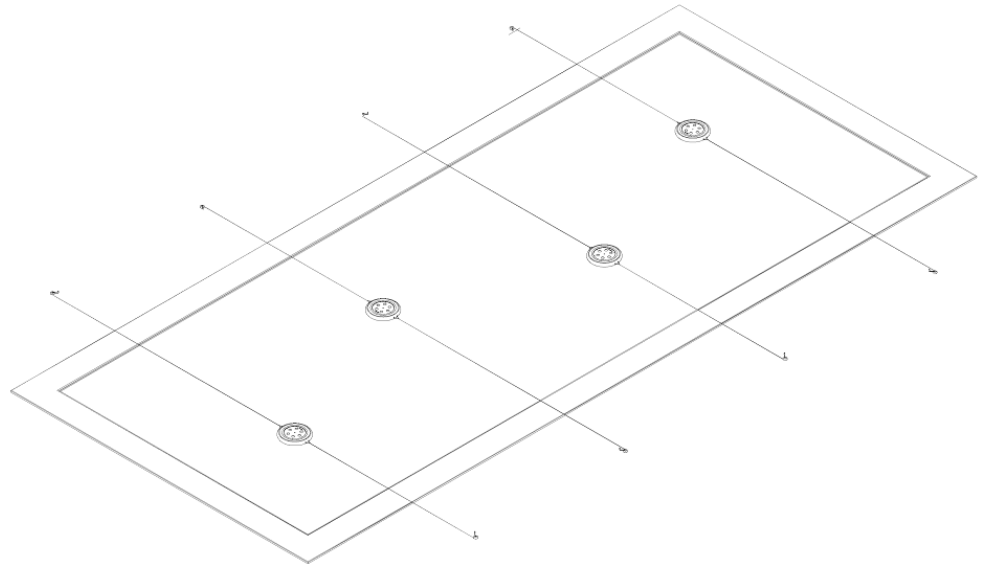

GlammFire

Flut

(Example of positioning in the pool)

ACCESSORY III: Acrylic Support