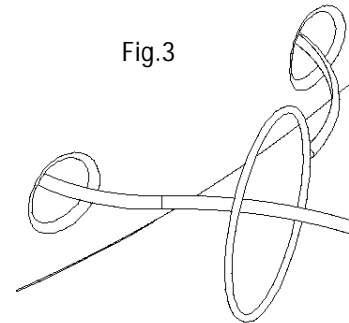

glamm[®]
fire

Fireplace with mechanical burner in accordance with German Norm DIN 4734

GlammFire

Flut

ACCESSORY II: Swimming pools system

Install the burner in the floating fireplace (Fig.2)

Then using this type of node to connect the two rear hubs (Fig.3)

System for setting in grass (Fig.4)

System for setting in rough ground (Fig.5)

Button to regulate the power

Unroll the two rear hub and then fix in the both sides of the pool in the axis chosen (Roll/Unroll the Button power.)