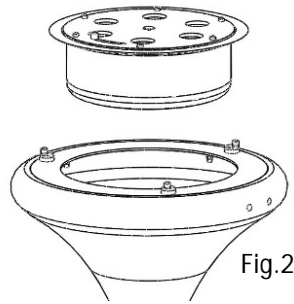

Dimensions// 829 h x Ø404 mm

Weight// 5,3 kg

Accessories// Kit Placement/ Acrylic Support

Protection// temperature resistant round glass

Packing Dimensions// 950 h x 530 w x 530 d mm

710 h x 1200 w x 670 d mm / Flut and Acrylic Support

glamm[®]
fire

Fireplace with mechanical burner in accordance with German Norm DIN 4734

GlammFire

Flut

ACCESSORY II: Swimming pools system

Install the burner in the floating fireplace (Fig.2)

Then using this type of node to connect the two rear hubs (Fig.3)

System for setting in grass (Fig.4)

System for setting in rough ground (Fig.5)

Button to regulate the power

Unroll the two rear hub and then fix in the both sides of the pool in the axis chosen (Roll/Unroll the Button power.)