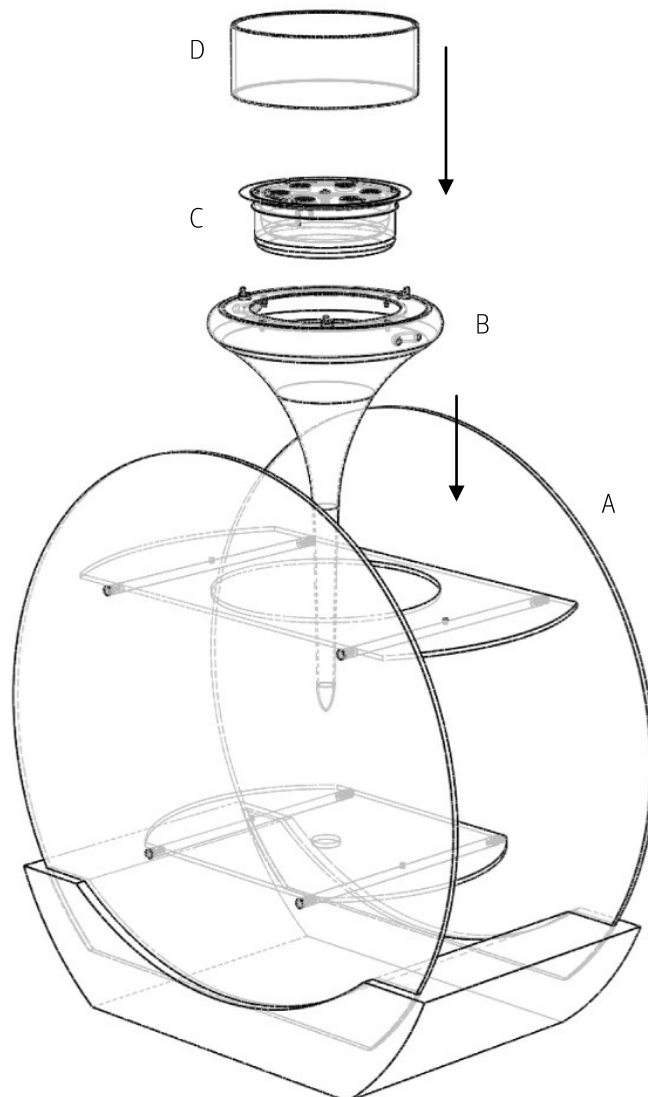

Dimensions// 1066 h x 1100 w x 540 d mm

Weight// 72,4 kg

Accessories// O-flut II/ Leather choice

Protection// temperature resistant round glass

Packing Dimensions// 1245 h x 1226 w x 666 d mm

Total Weight// 114,3 kg

Place the model "A" at the desired location;
Insert the piece "B" in the piece "A" in order to be well centered;
Place the burner "C" inside the piece "B";
Finally, place the protection glass "D".

GlammFire