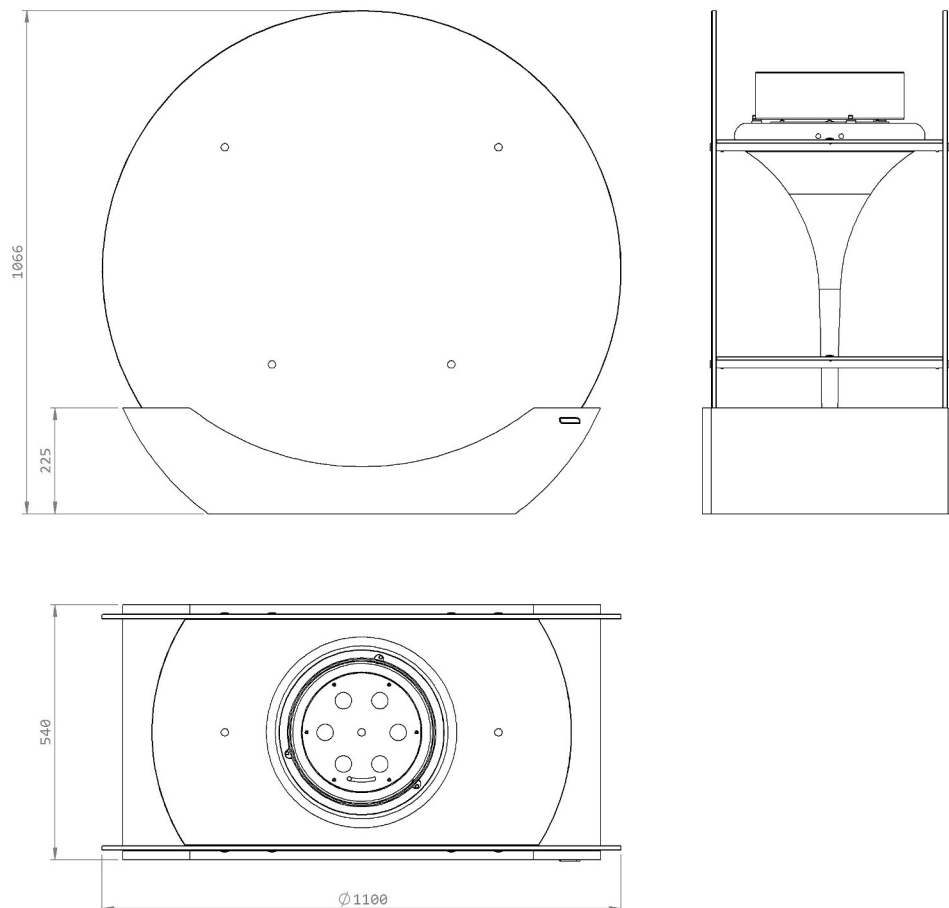

GlammFire

O-flut

GlammFire

Recuperadores Pachinha Lda.
Zona Industrial da Lagoa, Lote G1
4950-850 CORTES - MONÇÃO
PORTUGAL

Tel(+351) 251 654 800
Fax(+351) 251 654 801
info@glammfire.com
www.glammfire.com

glamm®
fire

PT02710-A