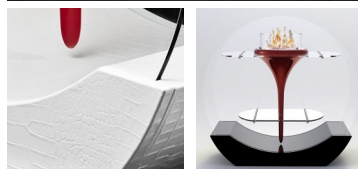

GlammFire

O-flut

Fire Wonderland

Materials//

O-flut I/ lacquered fiber glass, glass and lacquered MDF-base
OP flut// black, white, red
OP Base// black, white, red

O-flut II/ lacquered fiber glass, glass and leather covered MDF-base
OP flut// black, white, red
OP leather// "Montana black" / "Mississippi red" / "Montana white"

Appearing as a metamorphosis of the Flut model, O-flut has a simply innovator design that blends a great variety of materials. Its irreverence and luminosity direct this highly decorative piece to modern and urban environments.

Dimensions// 1066 h x 1100 w x 540 d mm

Weight// 72,4 kg

Accessories// O-flut II/ Leather choice

Protection// temperature resistant round glass

Packing Dimensions// 1245 h x 1226 w x 666 d mm

Total Weight// 114,3 kg